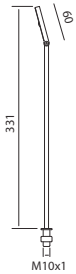

04 SHOWCASECOLLECTION 

OPERA

IP40	 $\varnothing 10\text{mm}$	 III	 NO	 NO
------	---	---	---	--

codice ref	ottica optic	W	collegare a connect to
750556. _ _	60°	4	500mA

 LED colour
 Finiture/finishing

photometrics white LED		
5000K	4000K	3200K
L4	L4n	L4w