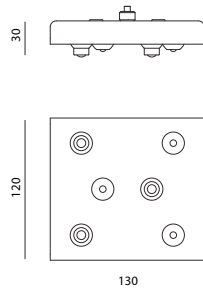

# SKY QUAD

codice ref	ottica optic	W	collegare a connect to
700378.3_	mista 3 lenti 40° 3 emiss 130°	6(6x1W)	350mA

LED colour

Finiture disponibili Finishing  
 3  
 grigio gray

Colore LED LED colour

5000K 1	3	5	4000K 9
2	4	3200K 6	