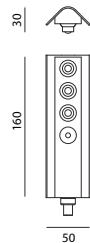

POWER
TOWER

design
DCUBE

codice ref	ottica optic	W	collegare a connect to
700379. 3	mista 3 lenti 40° 1 emiss 130°	4(4x1W)	350mA

LED colour

Finiture disponibili
Finishing

grigio
gray

Colore LED
LED colour

FEATURES