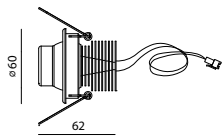

ORIENTABILE
ADJUSTABLE

lente 30°
30° lens

lente 60°
60° lens

codice ref	ottica optic	W	collegare a connect to
760537. _ _	30°	5	500mA
750537. _ _	60°		

photometrics white LED		
5000K	4000K	3200K
R5	R5n	R5w
E5	E5n	E5w

LED colour
Finiture/finishing

Finiture disponibili
Finishing

grigio
gray

nero
black

Colore LED
LED colour

FEATURES

Ideal for displays_watchmakers_jewelleries_museums_showcases and retail application_small dimensions_quick installation_modular and flexible_cold_neutral_warm light_not any heat emission on the products_not any UV and IR radiation_autonomy: 40'000 to 60'000 hours average_consumption_low consumption_High power LED new generations : a better technology in the world.