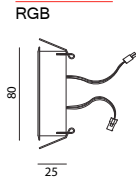

CON MOLLE  
WITH SPRINGS

lente 10°  
10° lens

lente 30°  
30° lens

lente 60°  
60° lens

codice ref	ottica optic	W	collegare a connect to	photometrics white LED		
				5000K	4000K	3200K
730332. _ _	10°	7(7x1W)	350mA	C7	C7n	C7w
760332. _ _	30°			N7	N7n	N7w
750332. _ _	60°			E8	E8n	E8w

LED colour  
Finiture/finishing

730332. _ 7	10°	7(7x1W)	power supply RGB
760332. _ 7	30°		

Finiture/finishing

Finiture  
disponibili  
Finishing

Colore  
LED  
LED  
colour

FEATURES

Ideal for displays\_watchmakers\_jewelleres\_museums\_showcases and retail application\_small dimensions\_quick installation\_modular and flexible\_cold\_neutral\_warm light\_not any heat emission on the products\_not any UV and IR radiation\_autonomy: 40'000 to 60'000 hours average\_consumption\_low consumption\_High power LED new generations : a better technology in the world.