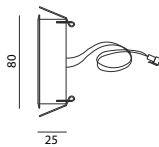

CON MOLLE  
WITH SPRINGS

lente 10°  
10° lens

lente 30°  
30° lens

lente 60°  
60° lens

codice ref	ottica optic	W	collegare a connect to	photometrics white LED		
				5000K	4000K	3200K
730332. _ _	10°	7(7x1W)	350mA	C7	C7n	C7w
760332. _ _	30°			N7	N7n	N7w
750332. _ _	60°			E8	E8n	E8w

LED colour  
Finiture/finishing

730332. _ 7	10°	7(7x1W)	power supply RGB
760332. _ 7	30°		

Finiture/finishing

Finiture  
disponibili  
Finishing

Colore  
LED  
LED  
colour

FEATURES

Ideal for displays\_watchmakers\_jewelleres\_museums\_showcases and retail application\_small dimensions\_quick installation\_modular and flexible\_cold\_neutral\_warm light\_not any heat emission on the products\_not any UV and IR radiation\_autonomy: 40'000 to 60'000 hours average\_consumption\_low consumption\_High power LED new generations : a better technology in the world.