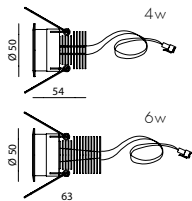

EOS

patent pending

incasso fisso
fixed recessed

4W
6W
con riflettore
with reflector

CODICE REF	OTTICA OPTIC	W	IP	COLLEGARE A CONNECT TO	FINITURE DISPONIBILI FINISHING	TEMPERATURA COLORE LED K LED COLOUR TEMPERATURE K			PHOTOMETRICS		
						3000K	3200K	4000K	5000K	4000K	3200K
720468	rifl. 40°	4	40	500mA	1 3 4 7 9	1	6	9	B4	B4n	B4w
720707	rifl. 40°	6		700mA					B6	B6n	B6w
720705	rifl. 40°	4	54	500mA					B4	B4n	B4w
720706	rifl. 40°	6		700mA					B6	B6n	B6w