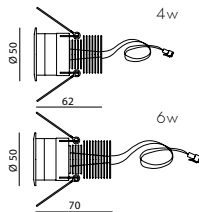

EOS

patent pending

incasso fisso antiabbagliamento
fixed recessed antidazzling

4W
6W
con riflettore
with reflector

CODICE REF	OTTICA OPTIC	W	COLLEGARE A CONNECT TO	FINITURE DISPONIBILI FINISHING	TEMPERATURA COLORE LED K LED COLOUR TEMPERATURE K	PHOTOMETRICS
720763. _ _	rifl. 40°	4	500mA		5000K 3000K 4000K	5000K 4000K 3200K
720764. _ _	rifl. 40°	6	700mA			B4 B4n B4w B6 B6n B6w

LED colour
Finitura/finishing

FEATURES

Ideal for displays_watchmakers_jewelleries_museums_showcases and retail application_small dimensions_quick installation_modular and flexible_cold_neutral_warm light_not any heat emission on the products_not any UV and IR radiation_autonomy: 40'000 to 60'000 hours average_consumption_low consumption_High power LED new generations : a better technology in the world.