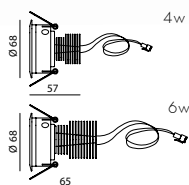

EOS

patent pending

incasso orientabile
adjustable recessed

4W
6W

con riflettore
with reflector

CODICE REF	OTTICA OPTIC	W	COLLEGARE A CONNECT TO	FINITURE DISPONIBILI FINISHING	TEMPERATURA COLORE LED K LED COLOUR TEMPERATURE K			PHOTOMETRICS		
					5000K	3000K	4000K	5000K	4000K	3200K
720701	rifl. 40°	4	500mA	1 3 4 7 9	5000K	3000K	4000K	B4	B4n	B4w
720702	rifl. 40°	6	700mA	1 3 4 7 9	5000K	3000K	4000K	B6	B6n	B6w

LED colour
Finitura/finishing

FEATURES

Ideal for displays_watchmakers_jewelleries_museums_showcases and retail application_small dimensions_quick installation_modular and flexible_cold_neutral_warm light_not any heat emission on the products_not any UV and IR radiation_autonomy: 40'000 to 60'000 hours average_consumption_low consumption_High power LED new generations : a better technology in the world.