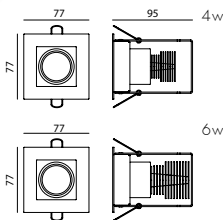

EOS

fisso
fixed

4W
6W
con riflettore
with reflector

CODICE REF	OTTICA OPTIC	W	COLLEGARE A CONNECT TO	FINITURE DISPONIBILI FINISHING	TEMPERATURA COLORE LED K LED COLOUR TEMPERATURE K			PHOTOMETRICS		
					5000K	3000K	4000K	5000K	4000K	3200K
720683. _ _	rifl. 40°	4	500mA	3 4 7	✓	✓	✓	B4	B4n	B4w
720684. _ _	rifl. 40°	6	700mA	3 4 7	✓	✓	✓	B6	B6n	B6w
720685. 7 _	rifl. 40°	4	500mA	ALL WHITE	✓	✓	✓	B4	B4n	B4w
720686. 7 _	rifl. 40°	6	700mA	ALL WHITE	✓	✓	✓	B6	B6n	B6w