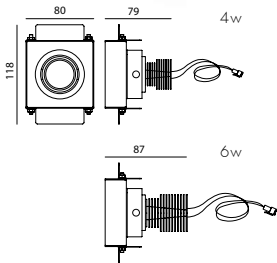

# EOS

iQ

patent pending

orientabile a filo  
trimless adjustable

4W  
6W

con riflettore  
with reflector

CODICE REF	OTTICA OPTIC	W	COLLEGARE A CONNECT TO	FINITURE DISPONIBILI FINISHING	TEMPERATURA COLORE LED K LED COLOUR TEMPERATURE K			PHOTOMETRICS		
					5000K	3000K	4000K	5000K	4000K	3200K
720697	rifl. 40°	4	500mA	 				B4	B4n	B4w
720698	rifl. 40°	6	700mA	 				B6	B6n	B6w