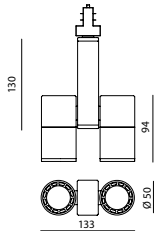

EOS DOUBLE

pendant pending

per binario
track mounting

2x4W
2x6W
con riflettore
with reflector

CODICE REF	OTTICA OPTIC	W	COLLEGARE A CONNECT TO
720634	rifl. 40°	2x4	100-240VAC
720709	rifl. 40°	2x6	

لون الـ LED colour
Finitura/finishing

L'apparecchio è fornito con attacco per BINARIO EUROSTANDARD.
The fixture is provided with connection for EUROSTANDARD TRACK

TEMPERATURA COLORE LED K LED COLOUR TEMPERATURE K	PHOTOMETRICS		
	5000K	4000K	3200K
3000K	B4	B4n	B4w
4000K	B6	B6n	B6w