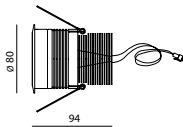

# EOS plus

patent pending

10W  
14W

con riflettore  
with reflector

incasso fisso antiabbagliamento  
fixed recessed antidazzling

CODICE REF	OTTICA OPTIC	W	COLLEGARE A CONNECT TO	FINITURE DISPONIBILI FINISHING	TEMPERATURA COLORE LED K LED COLOUR TEMPERATURE K			PHOTOMETRICS		
					3000K	3200K	4000K	5000K	4000K	3200K
720765	rifl. 30°	10	900mA	1 3 4 7 9	✓	✓	✓	B10	--	B10w
720766	rifl. 30°	14	700mA	1 3 4 7 9	✓	✓	✓	B14	B14n	B14w