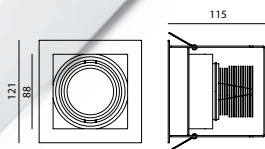

FEATURES

Ideal for displays_watchmakers_jewelleries_museums_showcases and retail application_small dimensions_quick installation_modular and flexible_cold_neutral_warm light_not any heat emission on the products_not any UV and IR radiation_autonomy: 40'000 to 60'000 hours average_consumption_low consumption_High power LED new generations : a better technology in the world.

GUARANTEE

Guarantee_2 years of factory guarantee_all DCUBE products are built in compliance with the CE certification provided for the european directives and with the F certification for the installation on inflammable surface.