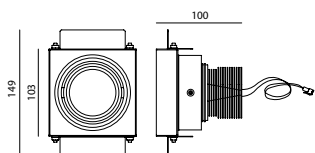

EOS plus iQ

pendant pending

10W
14W
con riflettore
with reflector

orientabile a filo
trimless adjustable

CODICE REF	OTTICA OPTIC	W	COLLEGARE A CONNECT TO	FINITURE DISPONIBILI FINISHING	TEMPERATURA COLORE LED K LED COLOUR TEMPERATURE K			PHOTOMETRICS				
					3000K	4000K	6000K	5000K	4000K	3200K		
720693	rifl. 30°	10	900mA	4 7	1	6				B10	--	B10w
720694	rifl. 30°	14	700mA							B14	B14n	B14w