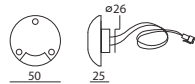

01 GEMME LED COMPATTE FISSE FIXED LED GEMS DGA

GEMMA 50

LUCE RADENTE GRAZING LIGHT EMISSION

Ottiche disponibili
Available optics

mono emissione
1 side light emission

mono

da incasso
recessed

codice ref	emissione emission	W	collegare a connect to
700292.3 _	mono	1	350mA
700293.3 _		2	500mA

tripla emissione
3 sides light emission

tripla

700294.3 _	tripla	1	350mA
700295.3 _		2	500mA

LED colour

Finiture disponibili
Finishing

Colore LED
LED colour

FEATURES

Ideal for displays_watchmakers_jewelleries_museums_showcases and retail application_small dimensions_quick installation_modular and flexible_cold_neutral_warm light_not any heat emission on the products_not any UV and IR radiation_autonomy: 40'000 to 60'000 hours average_consumption_low consumption_High power LED new generations : a better technology in the world.