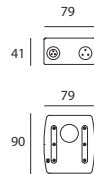

CENTRALINE DMX CONTROLLERS

PC DMX

Centralina DMX per PC
DMX controller for PC