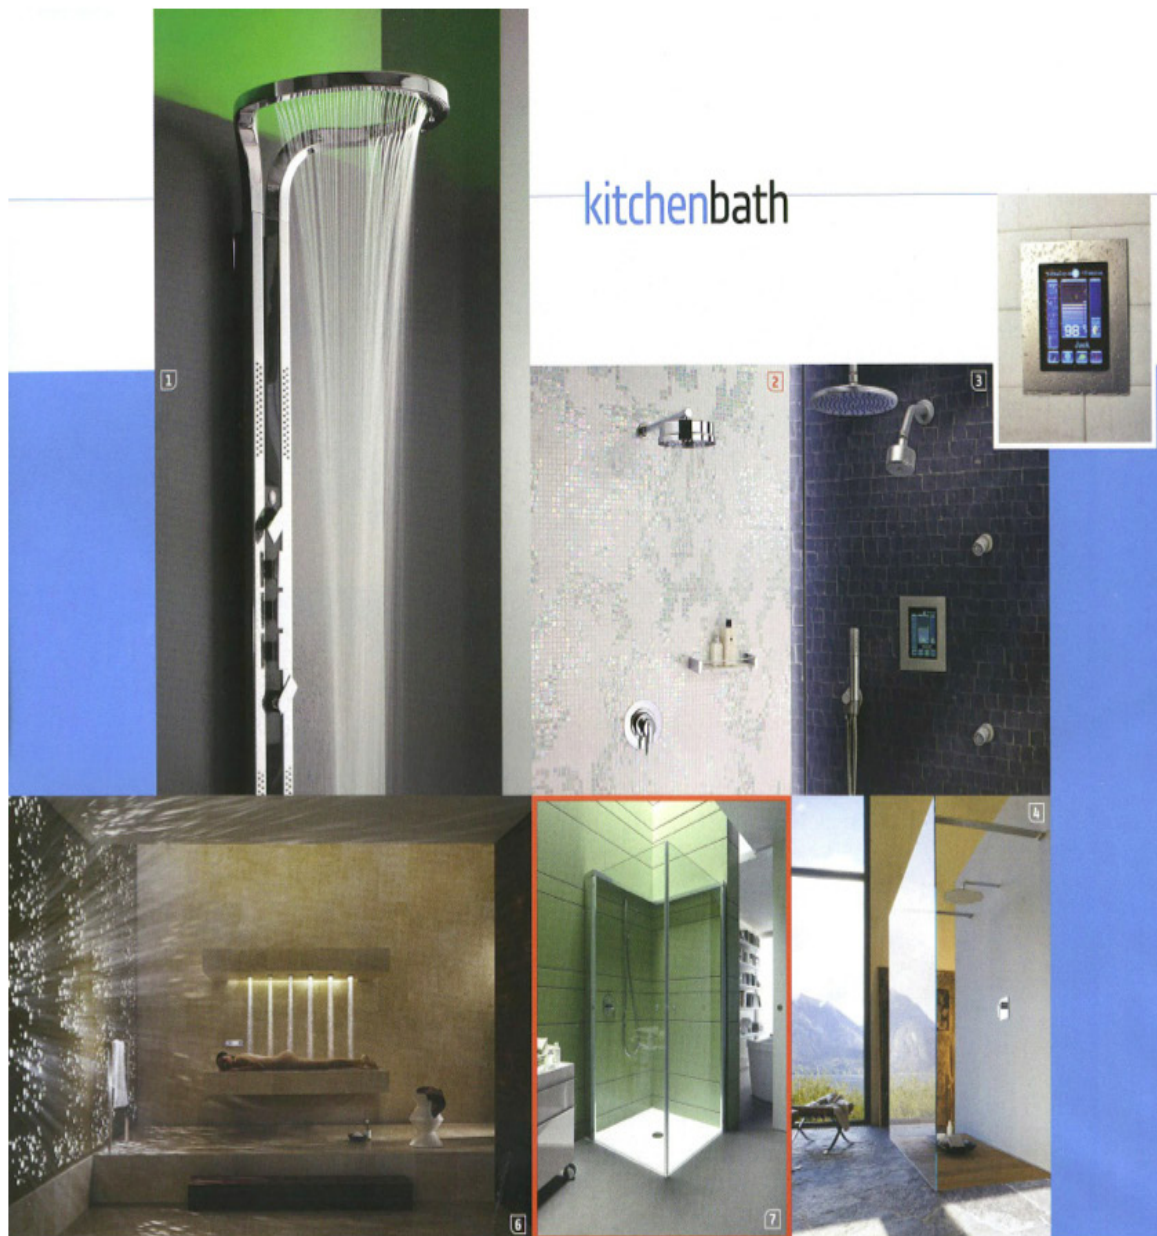

# INTERIOR DESIGN<sup>®</sup>

MAY 31  
2012

market tabloid

**feasting on design**

kitchenbath

## water sheds

Showering will never be ho-hum again

1. Davide Oppizzi's Ametis shower column in polished chrome by **Graff**, circle 757
2. Concealed-design showerhead in chrome over solid brass by **Samuel Heath**, circle 758
3. Luxury shower system with digital touchscreen by **Watermark Designs**, circle 759
4. Plano walk-in shower in extra-clear glass with stainless-steel accents by **Elegant Additions**, circle 760
5. Franco Sargiani's Acqua Zone ceiling fixture in bright steel by **Fantini**, circle 761
6. Horizontal shower components in brass by **Dornbracht**, circle 762
7. EDOO's OpenSpace foldaway shower in glass and chrome by **Duravit**, circle 763 ➔