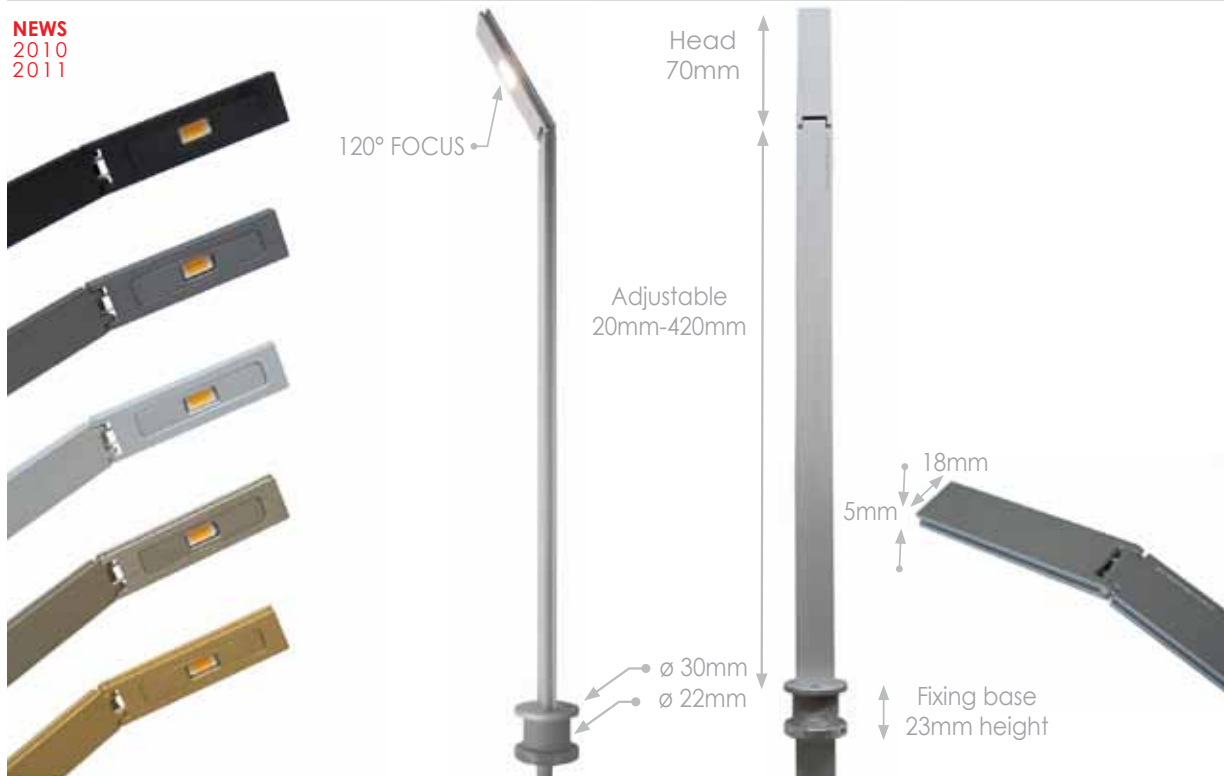

Art. T-JOY.2834. \_\_ | JOY | led light

NEWS  
2010  
2011

Art. T-JOY.2834. \_\_ | JOY | technical specifications

OPTIC	WATTS	COLOR TEMPERATURE K°		POWER SUPPLY		AVAILABLE FINISHES
120°	4W	neutral white 4'000k	IP 20	350mA need a driver  110-220V  connexion in serie	22mm	DARK GRAY  ALUMINIUM  BLACK  BRONZE  GOLD  

**FEATURES**

Ideal for displays\_watchmakers\_jewelleries\_museums\_showcases and retail application\_small dimensions\_quick installation\_modular and flexible\_cold\_neutral\_warm light\_not any heat emission on the products\_not any UV and IR radiation\_autonomy: 40'000 to 60'000 hours average\_consumption\_low consumption\_High power LED new generations : a better technology in the world.